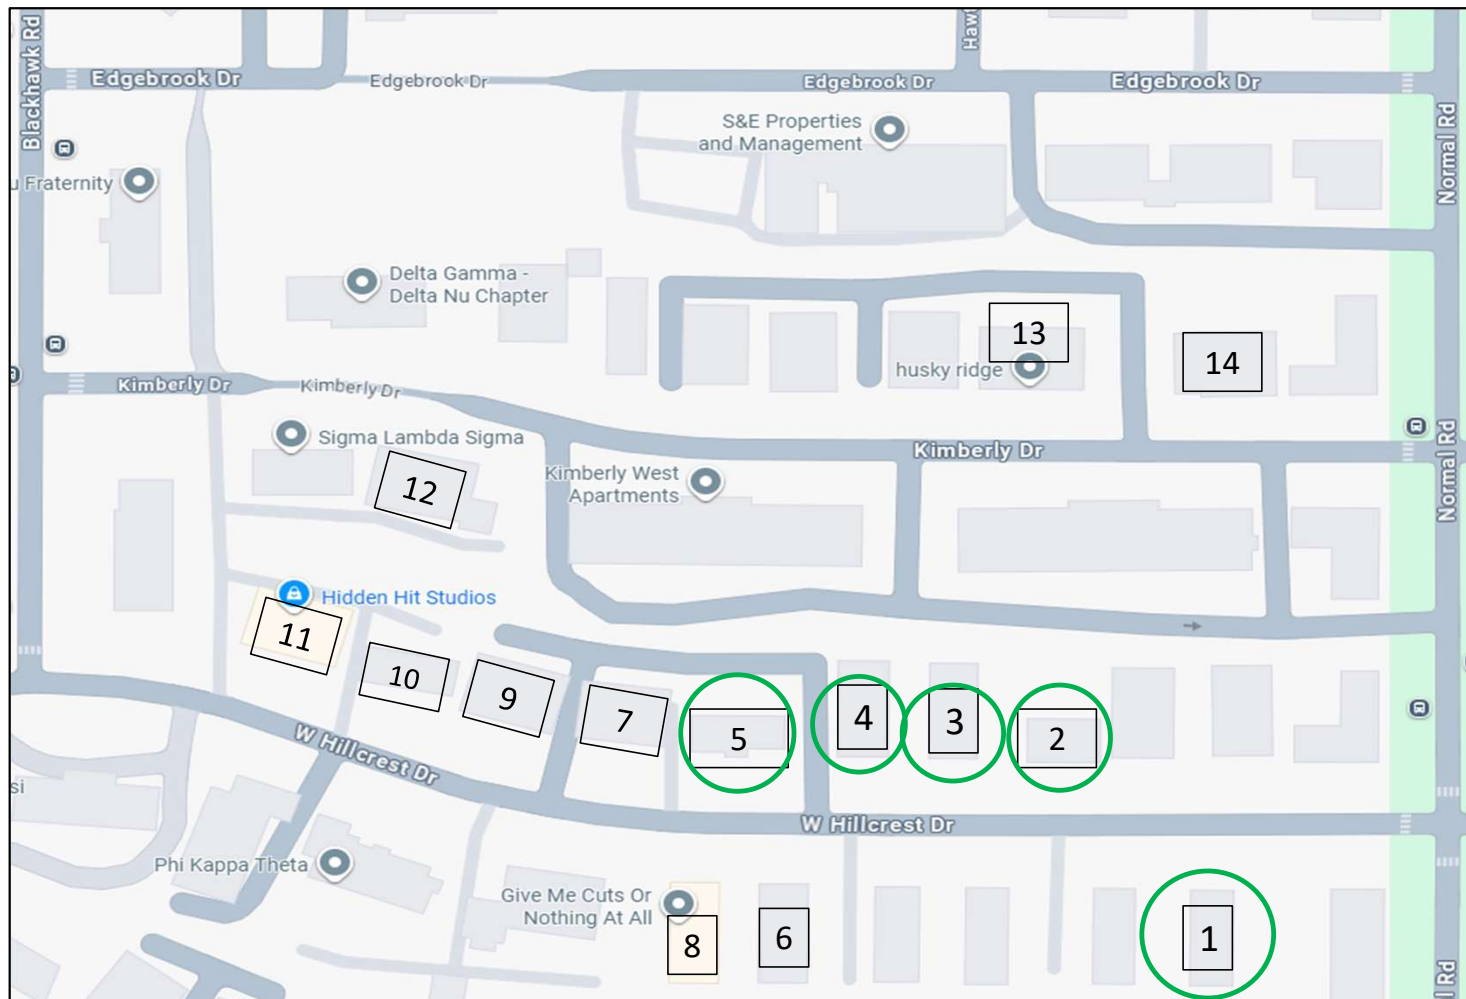

Husky Ridge (Townhouse Package Only) 5 buildings - 25 units  
Area Map

Address Key

1. 808 Hillcrest Dr. (5 Units)
2. 821 Hillcrest Dr. (5 Units)
3. 827 Hillcrest Dr. (5 Units)
4. 832 Hillcrest Dr. (5 units)
5. 838 Hillcrest Dr. (5 Units)

Husky Ridge (Townhouse Package Only) 5 buildings - 25 units  
Area Map

Address Key

- 1. 808 Hillcrest Dr. (5 Units)
- 2. 821 Hillcrest Dr. (5 Units)
- 3. 827 Hillcrest Dr. (5 Units)
- 4. 832 Hillcrest Dr. (5 units)
- 5. 838 Hillcrest Dr. (5 Units)