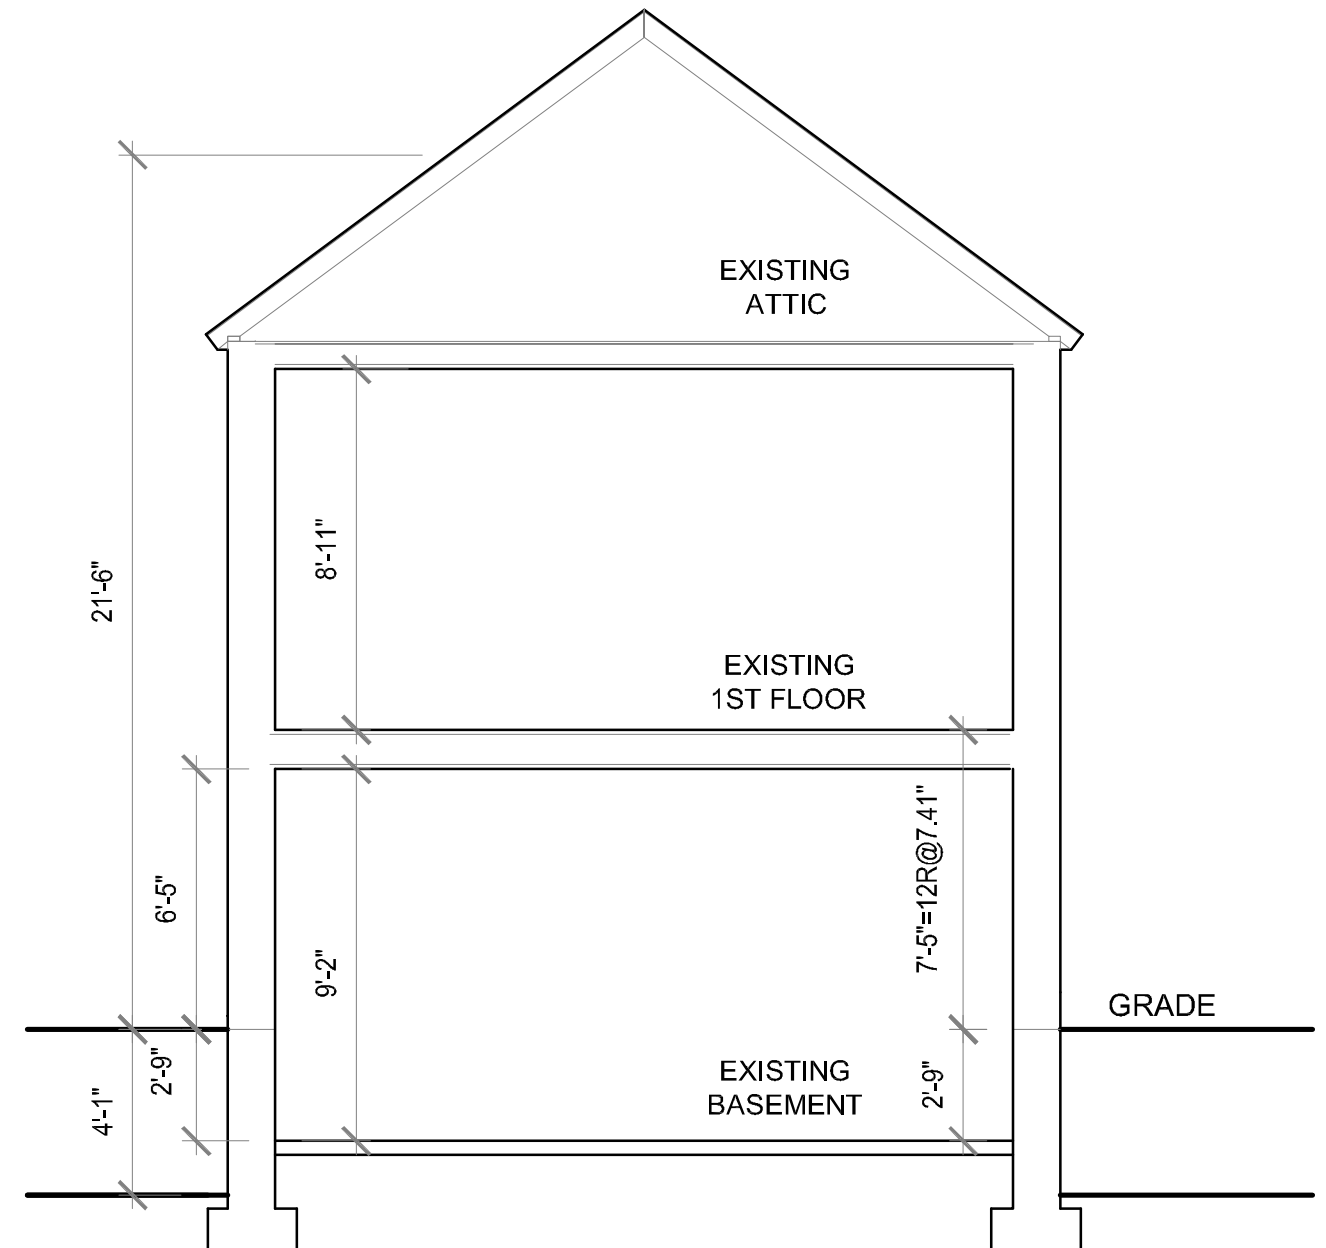

BLG SECTION @ COUCH HOUSE
 1/8" = 1'-0"

BLG SECTION @ FRONT BLDG
 1/8" = 1'-0"